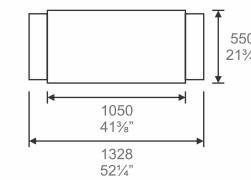

MD-FR 286
Farrano Side Return Compartment
1768W. x 569D. x 270H. mm.
69 1/4"W. x 22 3/8"D. x 10 3/4"H. inch.