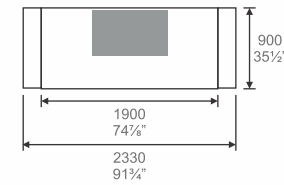

Farrano Executive Desk

MD-FR 2500
Farrano Executive Desk
2330W. x 900D. x 760H. mm.
91 1/4"W. x 35 1/2"D. x 30"H. inch.