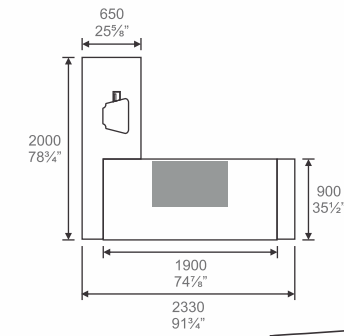

**MD-986 CB (MDF Surface)**  
**High Cabinet**  
 2574W. x 456D. x 2060H. mm.  
 101 $\frac{3}{8}$ "W. x 18"D. x 81 $\frac{1}{8}$ "H. inch.

**MD-FR 4824**  
**Coffee Table**  
 1328W. x 550D. x 450H. mm.  
 52 $\frac{1}{4}$ "W. x 21 $\frac{1}{4}$ "D. x 17 $\frac{3}{4}$ "H. inch.

**MD-FR 2424**  
**Coffee Table**  
 829W. x 550D. x 450H. mm.  
 32 $\frac{3}{4}$ "W. x 21 $\frac{1}{4}$ "D. x 17 $\frac{3}{4}$ "H. inch.

## FARRANO EXECUTIVE SERIES

*Specification*  
Dimensions : W. x D. x H.

### Farrano Executive Desk

**MD-FR 2500**  
Farrano Executive Desk  
2330W. x 900D. x 760H. mm.  
91 1/4"W. x 35 1/2"D. x 30"H. inch.

**MD-FR 2800**  
Farrano Executive Desk  
2330W. x 2000D. x 760H. mm.  
91 1/4"W. x 78 3/4"D. x 30"H. inch.