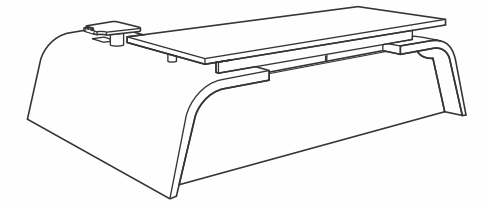

FARRANO EXECUTIVE SERIES

Specification
Dimensions : W. x D. x H.

Farrano Executive Desk