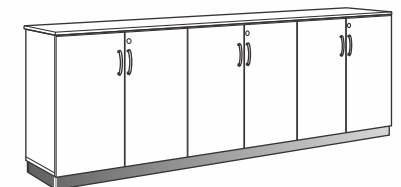

MD-FR 2424
Coffee Table
829W. x 550D. x 450H. mm.
32 3/4"W. x 21 3/4"D. x 17 3/4"H. inch.

MD-602 CB #H123 (MDF Surface)
Low Cabinet
2410W. x 456D. x 870H. mm.
95"W. x 18"D. x 34 1/4"H. inch.