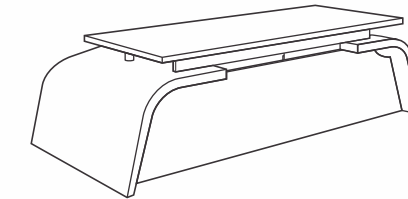

Farrano Executive Desk

MD-FR 2500
Farrano Executive Desk
2330W. x 900D. x 760H. mm.
91 1/4"W. x 35 1/2"D. x 30"H. inch.