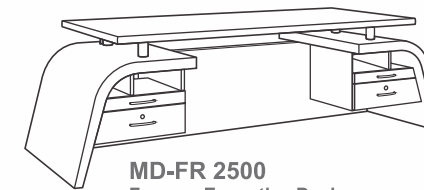

Farrano Executive Desk

MD-FR 2500
Farrano Executive Desk
2330W. x 900D. x 760H. mm.
91 1/4"W. x 35 1/2"D. x 30"H. inch.