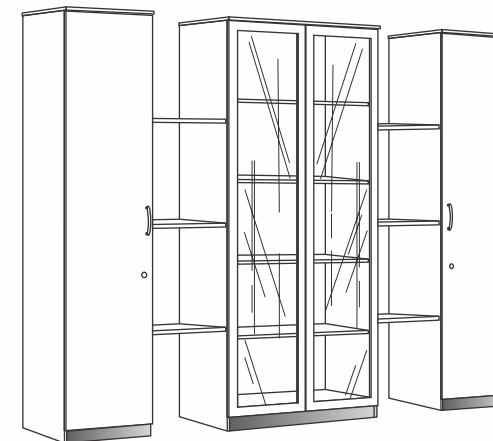

## FARRANO EXECUTIVE SERIES

*Specification*  
Dimensions : W. x D. x H.

### Farrano Executive Desk

**MD-FR 2500**  
Farrano Executive Desk  
2330W. x 900D. x 760H. mm.  
91 1/4"W. x 35 1/2"D. x 30"H. inch.

**MD-FR 2800**  
Farrano Executive Desk  
2330W. x 2000D. x 760H. mm.  
91 1/4"W. x 78 3/4"D. x 30"H. inch.

**MD-FR 286**  
Farrano Side Return Compartment  
1768W. x 569D. x 270H. mm.  
69 1/4"W. x 22 3/8"D. x 10 3/4"H. inch.

**LG 63**  
Writing Pad  
726W. x 466D. mm.  
28 1/2"W. x 18 3/8"D. inch.

**168**  
CPU Trolleys  
270W. x 500D. x 223H. mm.  
10 5/8"W. x 19 3/4"D. x 8 3/4"H. inch.

**MD-FR 4824**  
Coffee Table  
1328W. x 550D. x 450H. mm.  
52 1/4"W. x 21 3/4"D. x 17 3/4"H. inch.

**MD-986 CB (MDF Surface)**  
High Cabinet  
2574W. x 456D. x 2060H. mm.  
101 3/4"W. x 18"D. x 81 1/2"H. inch.