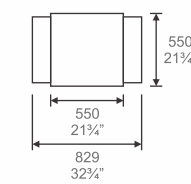

## FARRANO EXECUTIVE SERIES

*Specification*  
Dimensions : W. x D. x H.

### Farrano Executive Desk

**MD-FR 2500**  
Farrano Executive Desk  
2330W. x 900D. x 760H. mm.  
91 1/4"W. x 35 1/2"D. x 30"H. inch.

**MD-FR 2800**  
Farrano Executive Desk  
2330W. x 2000D. x 760H. mm.  
91 1/4"W. x 78 3/4"D. x 30"H. inch.

**MD-FR 286**  
Farrano Side Return Compartment  
1768W. x 569D. x 270H. mm.  
69 1/4"W. x 22 3/8"D. x 10 3/4"H. inch.

**LG 63**  
Writing Pad  
726W. x 466D. mm.  
28 1/2"W. x 18 3/8"D. inch.

**168**  
CPU Trolleys  
270W. x 500D. x 223H. mm.  
10 5/8"W. x 19 3/4"D. x 8 3/4"H. inch.

**MD-FR 4824**  
Coffee Table  
1328W. x 550D. x 450H. mm.  
52 1/4"W. x 21 3/4"D. x 17 3/4"H. inch.

**MD-986 CB (MDF Surface)**  
High Cabinet  
2574W. x 456D. x 2060H. mm.  
101 3/4"W. x 18"D. x 81 1/2"H. inch.