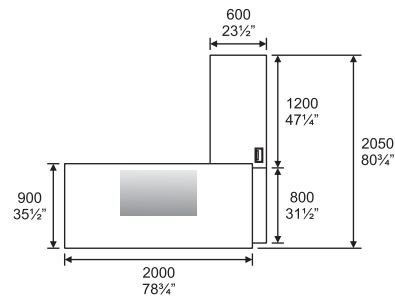

VIRANA EXECUTIVE SERIES

Specification
Dimensions : W. x D. x H.

Virana Executive Desk

VN 2190 L
Virana Executive Desk
2135W. x 2050D. x 760H. mm.
84"W. x 80½"D. x 30"H. inch.

LG 63
Writing Pad
726W. x 466D. mm.
28¾"W. x 18¾"D. inch.

VN 2190-WFP
Wooden Front Panel with Bracket
930W. x 400D. x 18H. mm.
36¾"W. x 15¾"D. x ¾"H. inch.

606 CBB (Chipboard Top)
Low Cabinet
2010W. x 456D. x 710H. mm.
79¼"W. x 18"D. x 28"H. inch.

VN 4824
Coffee Table
1200W. x 600D. x 420H. mm.
47¼"W. x 23½"D. x 16½"H. inch.

VN 2424
Coffee Table
600W. x 600D. x 420H. mm.
23½"W. x 23½"D. x 16½"H. inch.

VIRANA EXECUTIVE SERIES

A Stylist Fashion Desk with Black & White Color Combinations

For more details, visit our website:
www.artakdesign.com

VN 2424
Coffee Table
600W. x 600D. x 420H. mm.
23½"W. x 23½"D. x 16½"H. inch.

VN 4824
Coffee Table
1200W. x 600D. x 420H. mm.
47¼"W. x 23½"D. x 16½"H. inch.