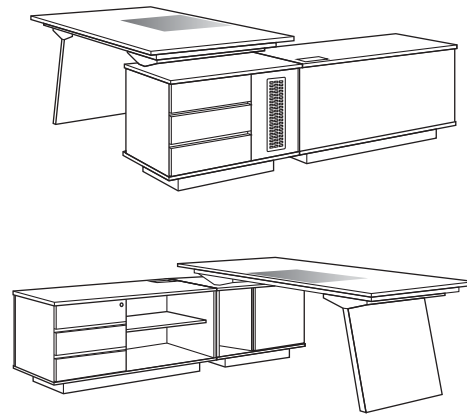

VIRANA EXECUTIVE SERIES

Specification
Dimensions : W. x D. x H.

Virana Executive Desk

VN 2190 L
Virana Executive Desk
2135W. x 2050D. x 760H. mm.
84"W. x 80½"D. x 30"H. inch.

LG 63
Writing Pad
726W. x 466D. mm.
28¾"W. x 18¾"D. inch.

VN 2190-WFP
Wooden Front Panel with Bracket
930W. x 400D. x 18H. mm.
36¾"W. x 15¾"D. x ¾"H. inch.

606 CBB (Chipboard Top)
Low Cabinet
2010W. x 456D. x 710H. mm.
79¼"W. x 18"D. x 28"H. inch.

VN 4824
Coffee Table
1200W. x 600D. x 420H. mm.
47¼"W. x 23½"D. x 16½"H. inch.

VN 2424
Coffee Table
600W. x 600D. x 420H. mm.
23½"W. x 23½"D. x 16½"H. inch.

VIRANA EXECUTIVE SERIES

A Stylist Fashion Desk with Black & White Color Combinations

For more details, visit our website:
www.artakdesign.com

VN 2424
Coffee Table
600W. x 600D. x 420H. mm.
23½"W. x 23½"D. x 16½"H. inch.

VN 4824
Coffee Table
1200W. x 600D. x 420H. mm.
47¼"W. x 23½"D. x 16½"H. inch.