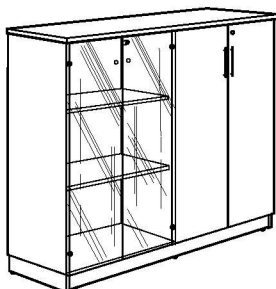

## Pallado Executive Desk

2 carton - 1 unit

Model	Dimensions	M <sup>3</sup>	G.W. (KG)
<b>PD 316 L</b>	2000W. x 2050D. x 760H. mm. 78¾"W. x 80¾"D. x 30"H. inch.		
LG 63 Writing Pad			<i>Sold Separately</i>

## 3D Mobile Pedestal

top 25mm thick particleboard (chipboard) with melamine laminated on bothside, drawer front 18mm thick come with self closing metal runner, central locking system and nickel plated metal handles, base fixed with castors for better freedom of movement

Model	Dimensions	M <sup>3</sup>	G.W. (KG)
<b>MP 306 CB</b>	406W. x 600D. x 560H. mm. 16"W. x 23½"D. x 22"H. inch.	0.1423	29kg

4 carton - 1 unit

## Medium Height Cabinet

Model	Dimensions	M <sup>3</sup>	G.W. (KG)
<b>621 CBB</b> <i>(Fully Chipboard)</i>	1610W. x 456D. x 1300H. mm. 63½"W. x 18"D. x 51¼"H. inch.		

4 carton - 1 unit