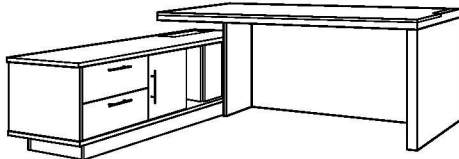

## Pallado Executive Desk

2 carton - 1 unit

Model	Dimensions	M <sup>3</sup>	G.W. (KG)
<b>PD 316 L</b>	2000W. x 2050D. x 760H. mm. 78¾"W. x 80¾"D. x 30"H. inch.		
LG 63 Writing Pad			<i>Sold Separately</i>

1 carton - 1 unit

## 3D Mobile Pedestal

top 25mm thick particleboard (chipboard) with melamine laminated on bothside, drawer front 18mm thick come with self closing metal runner, central locking system and nickel plated metal handles, base fixed with castors for better freedom of movement

Model	Dimensions	M <sup>3</sup>	G.W. (KG)
<b>MP 306 CB</b>	406W. x 600D. x 560H. mm. 16"W. x 23½"D. x 22"H. inch.	0.1423	29kg

4 carton - 1 unit